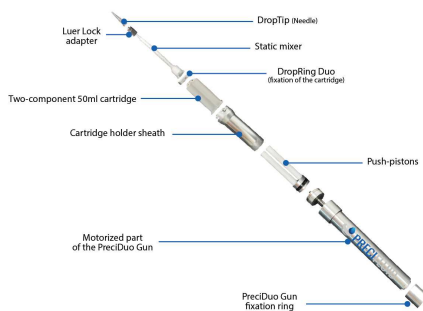

[Click here to discover](#)

BENEFITS

Integrate it into your assembly line !

[Contact-us](#)