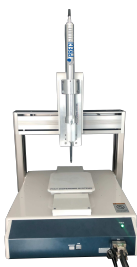

Integrate it into your assembly line !

[Contact-us](#)